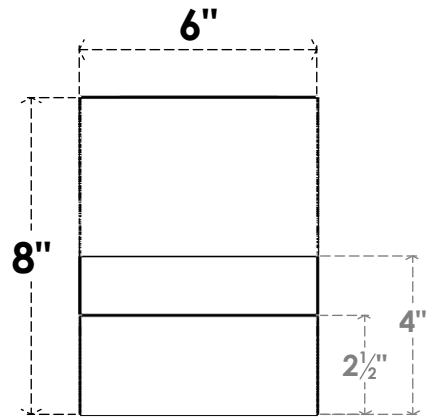

ITEM NUMBER: RFTURO06X08000X24000X008RID00RCPR

6"W X 8"H X 24"L TIMBERTHANE ROUGH CEDAR RIDGEWOOD FAUX WOOD OPEN RAFTER TAIL, 8"L END, PRIMED TAN
24"

SIDE PROFILE

FRONT PROFILE

ISOMETRIC

GENERATED DATE : 03/02/2023