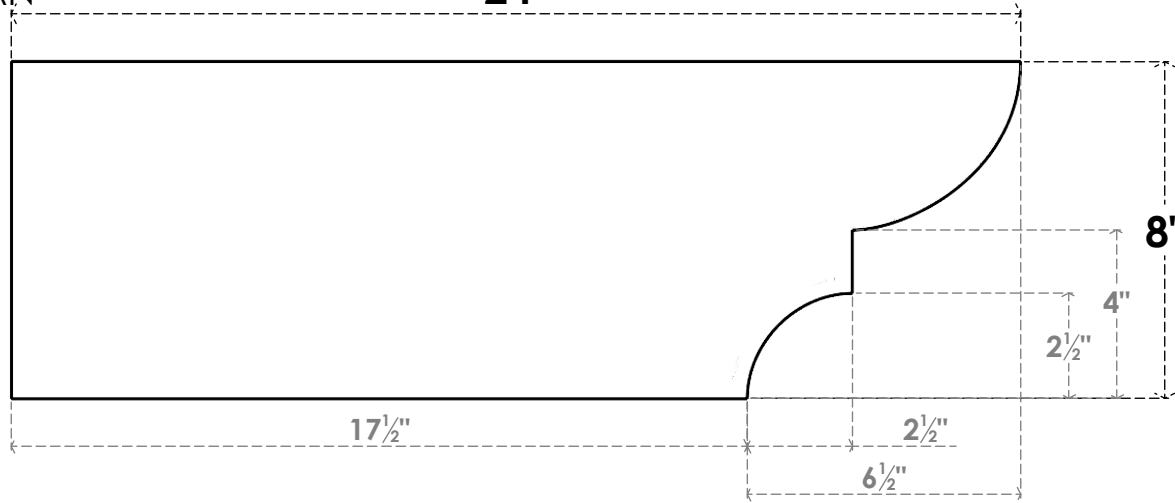

ITEM NUMBER: RFTURO06X08000X24000X008RID00RCPR

6"W X 8"H X 24"L TIMBERTHANE ROUGH CEDAR RIDGEWOOD FAUX WOOD OPEN RAFTER TAIL, 8"L END, PRIMED TAN
24"

SIDE PROFILE

FRONT PROFILE

ISOMETRIC

GENERATED DATE : 03/02/2023