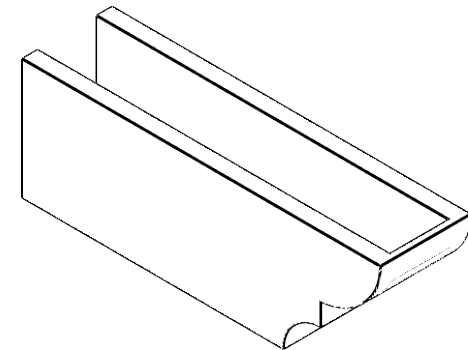

ITEM NUMBER: RFTURO06X08000X24000X008RID00RCPR

6"W X 8"H X 24"L TIMBERTHANE ROUGH CEDAR RIDGEWOOD FAUX WOOD OPEN RAFTER TAIL, 8"L END, PRIMED TAN
24"

SIDE PROFILE

FRONT PROFILE

ISOMETRIC

GENERATED DATE : 03/02/2023

EKENA MILLWORK
2300 WEST MAIN ST.
CLARKSVILLE, TX 75426
TOLL FREE: 866-607-0453
WWW.EKENAMILLWORK.COM

NOTES

1. INSTALLATION TO BE COMPLETED IN ACCORDANCE WITH MANUFACTURER'S SPECIFICATIONS.
2. DRAWING MAY NOT BE TO SCALE
3. THIS DRAWING IS INTENDED FOR DESIGN AND PLANNING PURPOSES ONLY.
4. ALL INFORMATION CONTAINED HEREIN WAS CURRENT AT THE TIME OF DEVELOPMENT BUT MUST BE REVIEWED AND APPROVED BY THE PRODUCT MANUFACTURER TO BE CONSIDERED ACCURATE.
5. TIMBERTHANE ARCHITECTURAL PRODUCTS ARE MADE FROM HIGH DENSITY URETHANE AND COME FACTORY PRIMED